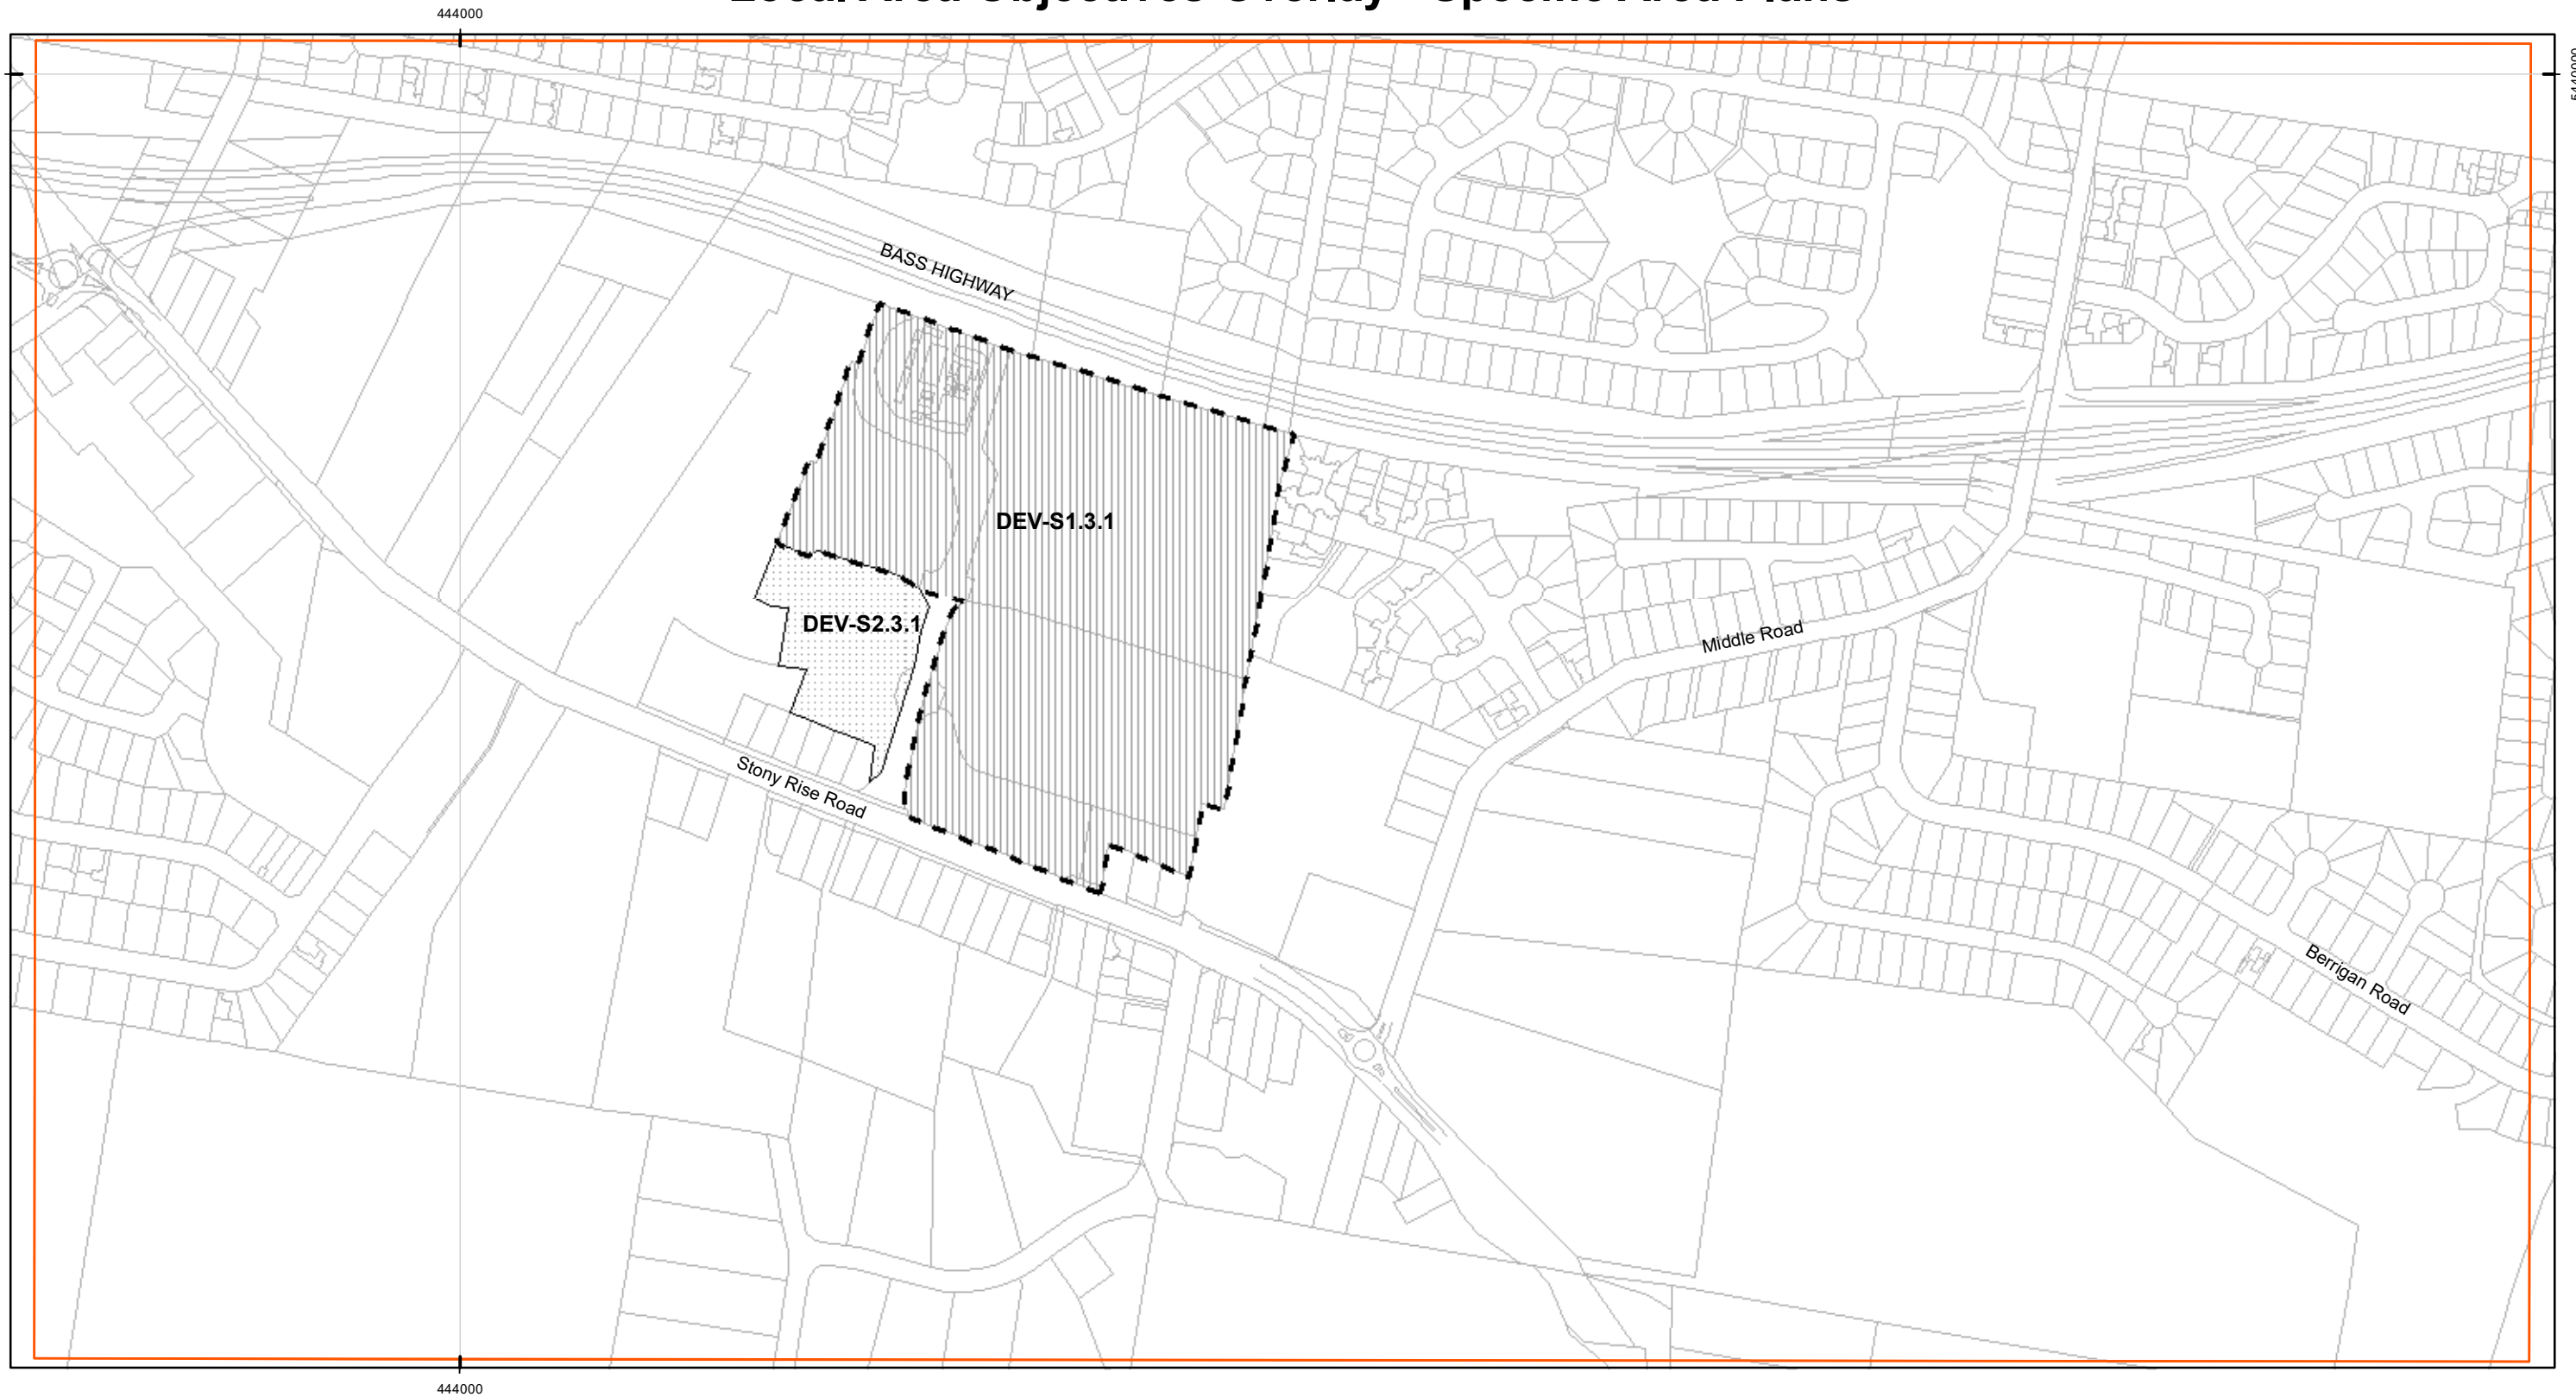

# Tasmanian Planning Scheme - Devonport Local Provisions Schedule: Local Area Objectives Overlay – Particular Purpose Zone - Elimatta Hotel

**Legend**

-  Local area objective
-  Parcels -25 March 2019

Coordinate System: GDA 94 MGA Zone 55  
Zone Data from Devonport City Council  
Base topographic data from the LIST © State of Tasmania

# Tasmanian Planning Scheme - Devonport Local Provisions Schedule: Local Area Objectives Overlay - Specific Area Plans

**Legend**

-  Local Area Objective DEV-S1.3.1 (DEV-S1.0 - Devonport Regional Homemaker Centre Specific Area Plan)
-  Local Area Objective DEV-S2.3.1 (DEV-S2.0 - Devonport Homemaker Service Industrial Centre Specific Area Plan)
-  Parcels -25 March 2019

Coordinate System: GDA 94 MGA Zone 55  
Zone Data from Devonport City Council  
Base topographic data from the LIST © State of Tasmania

Cadastrre date: 25/03/2019  
**Print Date: 14/02/2020**