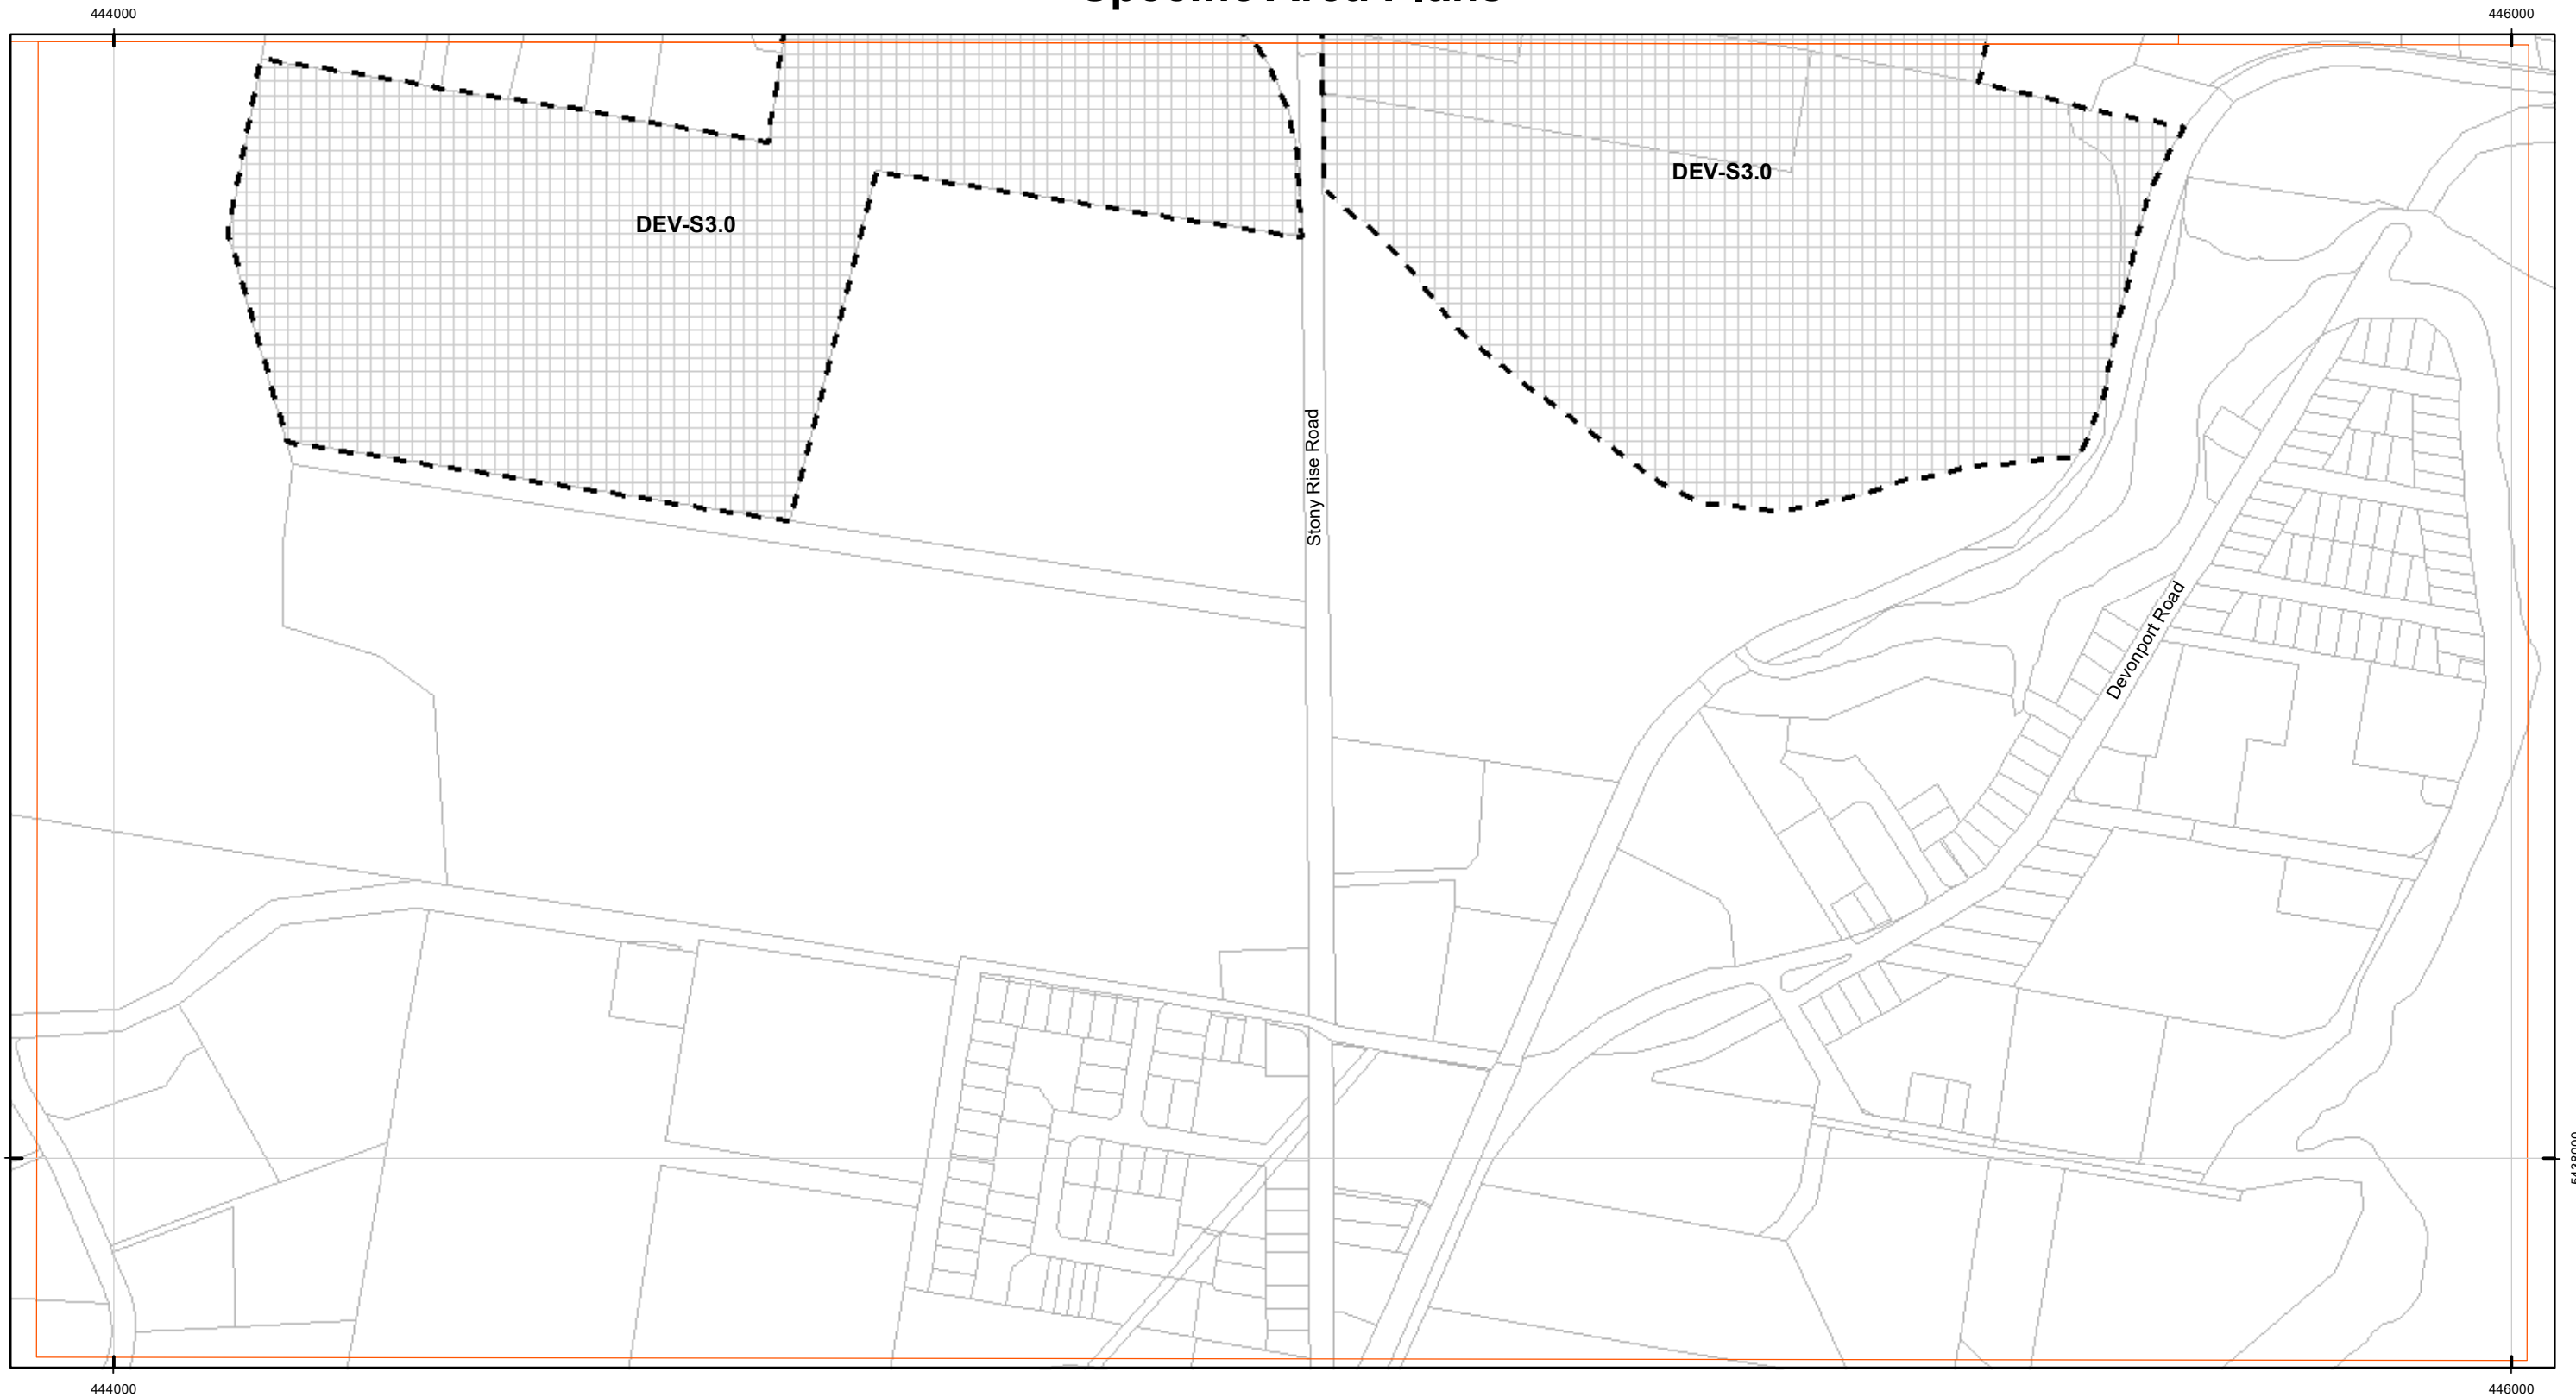

Map 1 of 3

Coordinate System: GDA 94 MGA Zone 55
Zone Data from Devonport City Council
Base topographic data from the LIST © State of Tasmania
Cadastrre date: 25/03/2019
Print Date: 17/02/2020

Tasmanian Planning Scheme: Devonport Local Provisions Schedule Specific Area Plans

Legend

-  DEV-S1.0 Devonport Regional Homemaker Centre Specific Area Plan
-  DEV-S2.0 Devonport Homemaker Service Industrial Centre Specific Area Plan
-  DEV-S3.0 Devonport Reserved Residential Land Specific Area Plan
-  Parcels -25 March 2019

Coordinate System: GDA 94 MGA Zone 55
Zone Data from Devonport City Council
Base topographic data from the LIST © State of Tasmania

Cadastre date: 25/03/2019
Print Date: 17/02/2020

Tasmanian Planning Scheme: Devonport Local Provisions Schedule Specific Area Plans

Coordinate System: GDA 94 MGA Zone 55
Zone Data from Devonport City Council
Base topographic data from the LIST © State of Tasmania

Cadastre date: 25/03/2019
Print Date: 17/02/2020