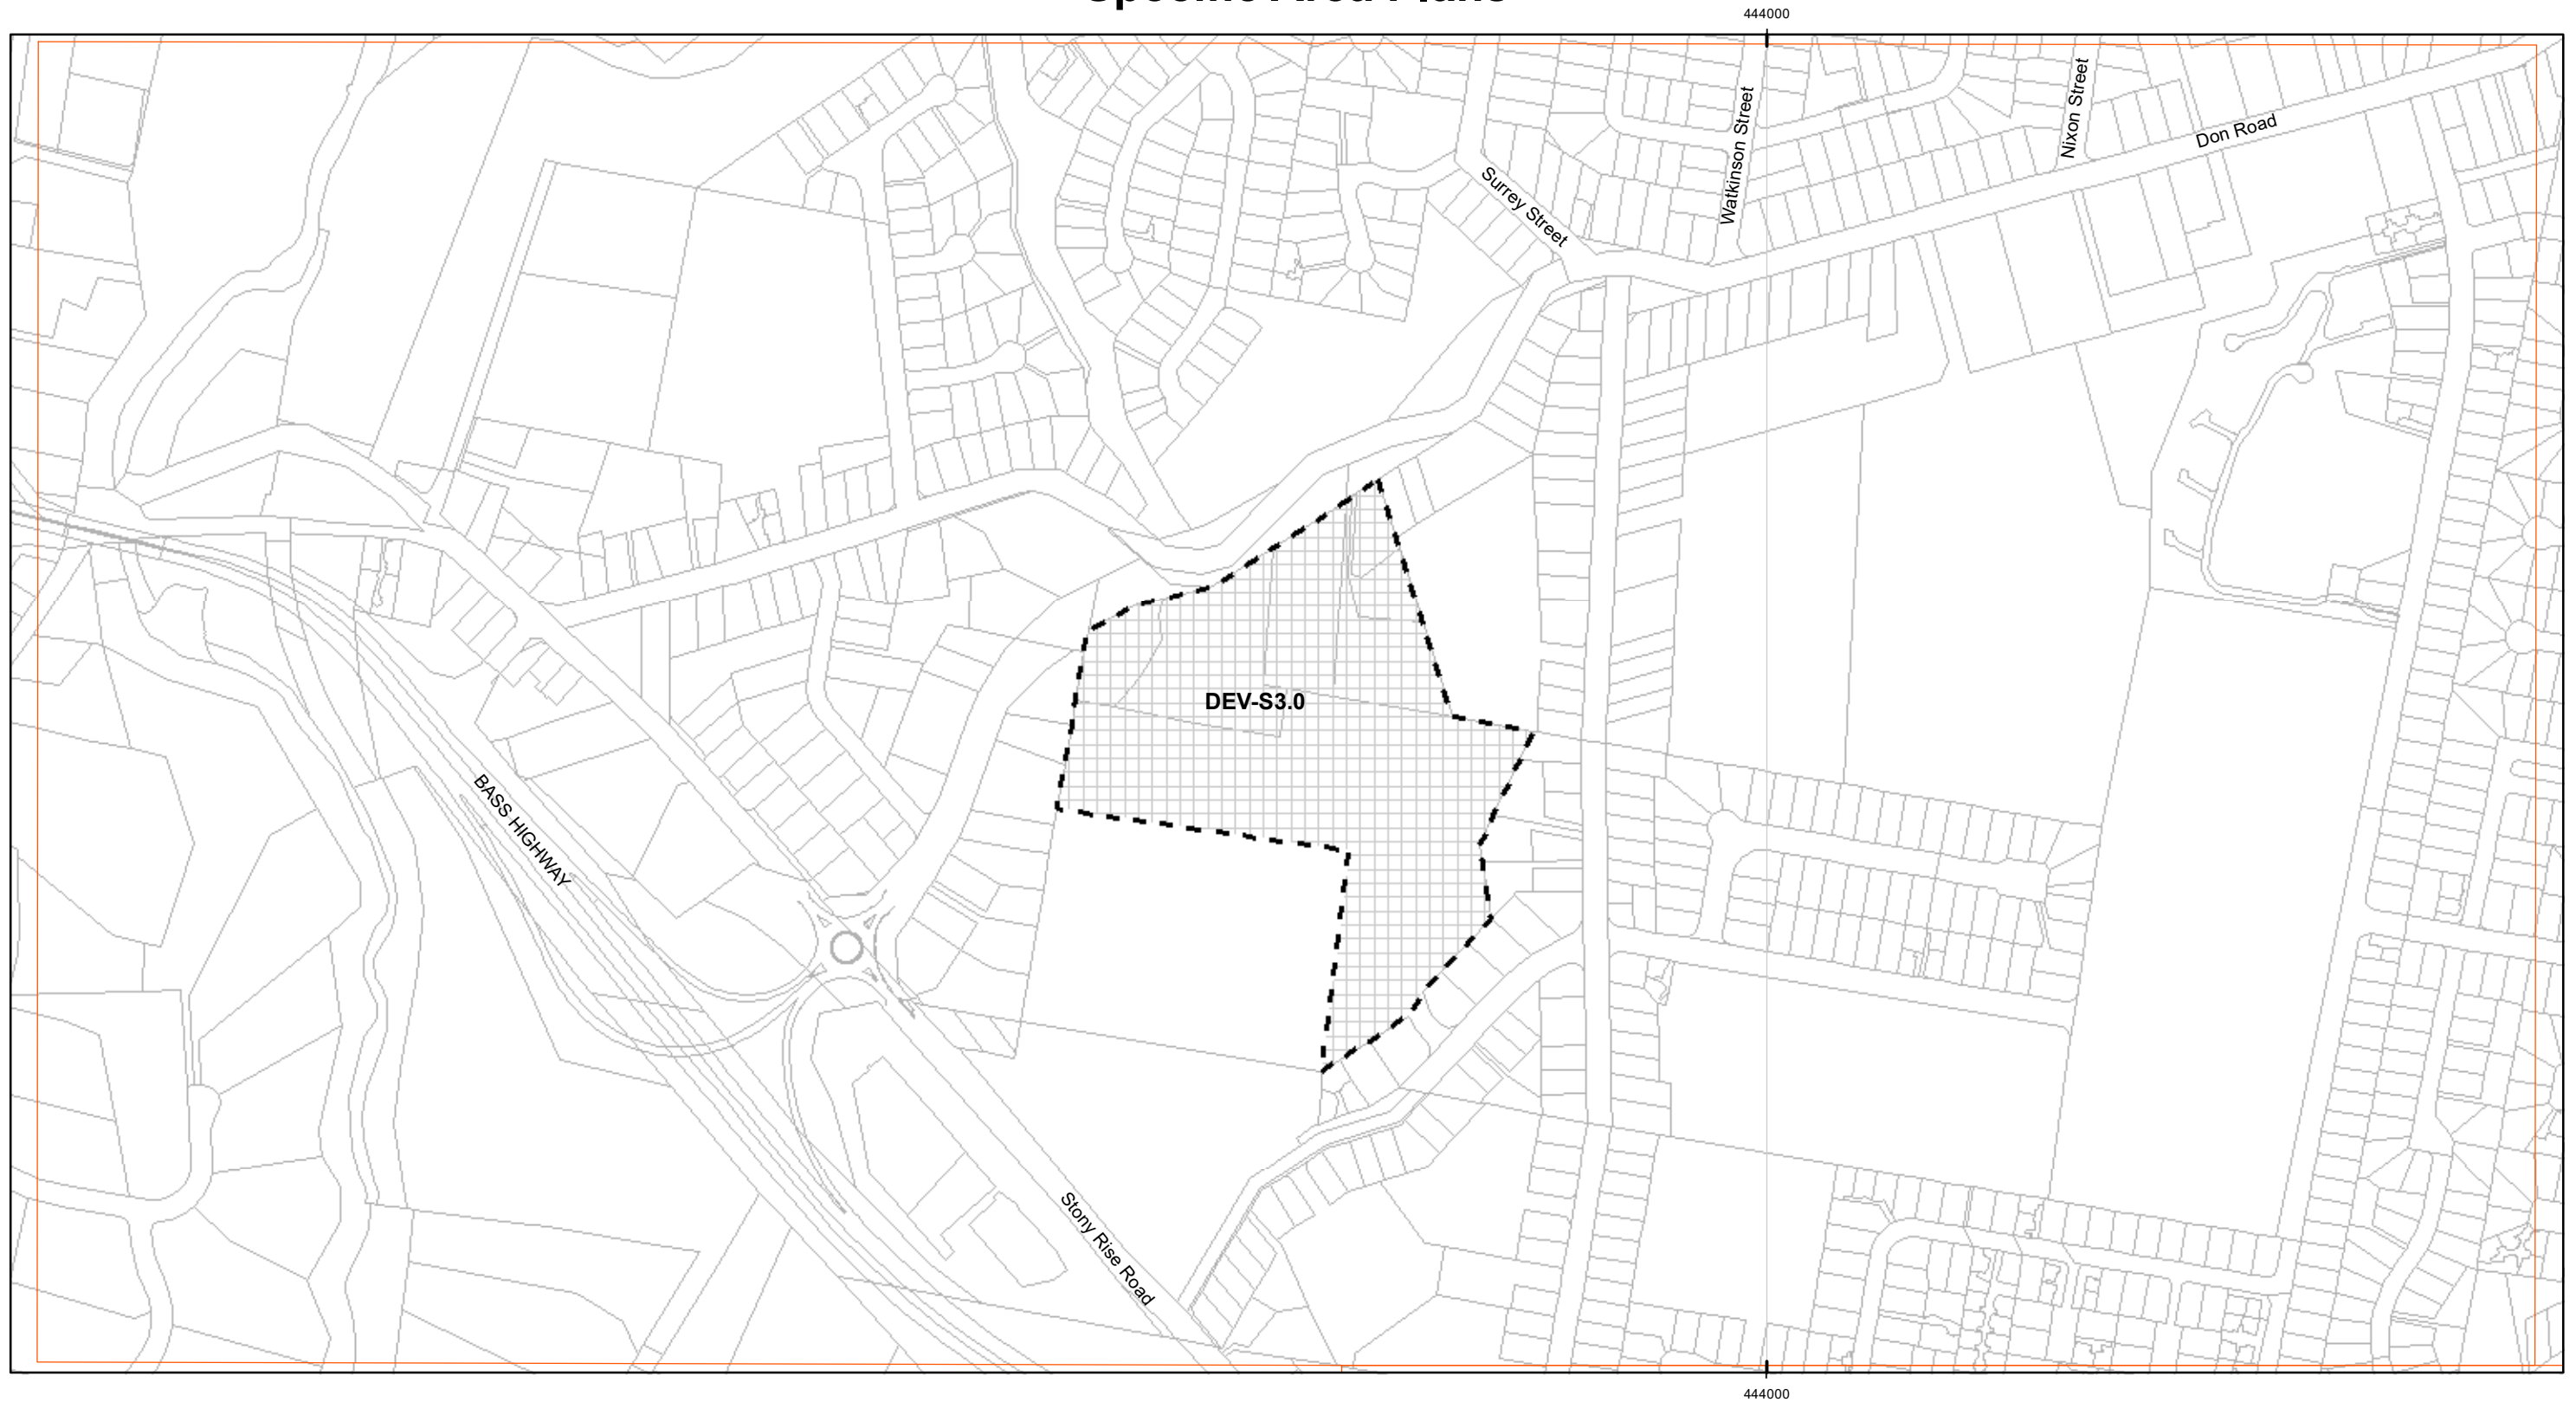

Tasmanian Planning Scheme: Devonport Local Provisions Schedule Specific Area Plans

Legend

- DEV-S1.0 Devonport Regional Homemaker Centre Specific Area Plan
- DEV-S2.0 Devonport Homemaker Service Industrial Centre Specific Area Plan
- DEV-S3.0 Devonport Reserved Residential Land Specific Area Plan
- Parcels -25 March 2019

Map 1 of 3

Coordinate System: GDA 94 MGA Zone 55
Zone Data from Devonport City Council
Base topographic data from the LIST © State of Tasmania
Cadastrre date: 25/03/2019
Print Date: 17/02/2020

Tasmanian Planning Scheme: Devonport Local Provisions Schedule Specific Area Plans

Coordinate System: GDA 94 MGA Zone 55
Zone Data from Devonport City Council
Base topographic data from the LIST © State of Tasmania

Cadastre date: 25/03/2019
Print Date: 17/02/2020

Tasmanian Planning Scheme: Devonport Local Provisions Schedule Specific Area Plans

Coordinate System: GDA 94 MGA Zone 55
Zone Data from Devonport City Council
Base topographic data from the LIST © State of Tasmania

Cadastre date: 25/03/2019
Print Date: 17/02/2020