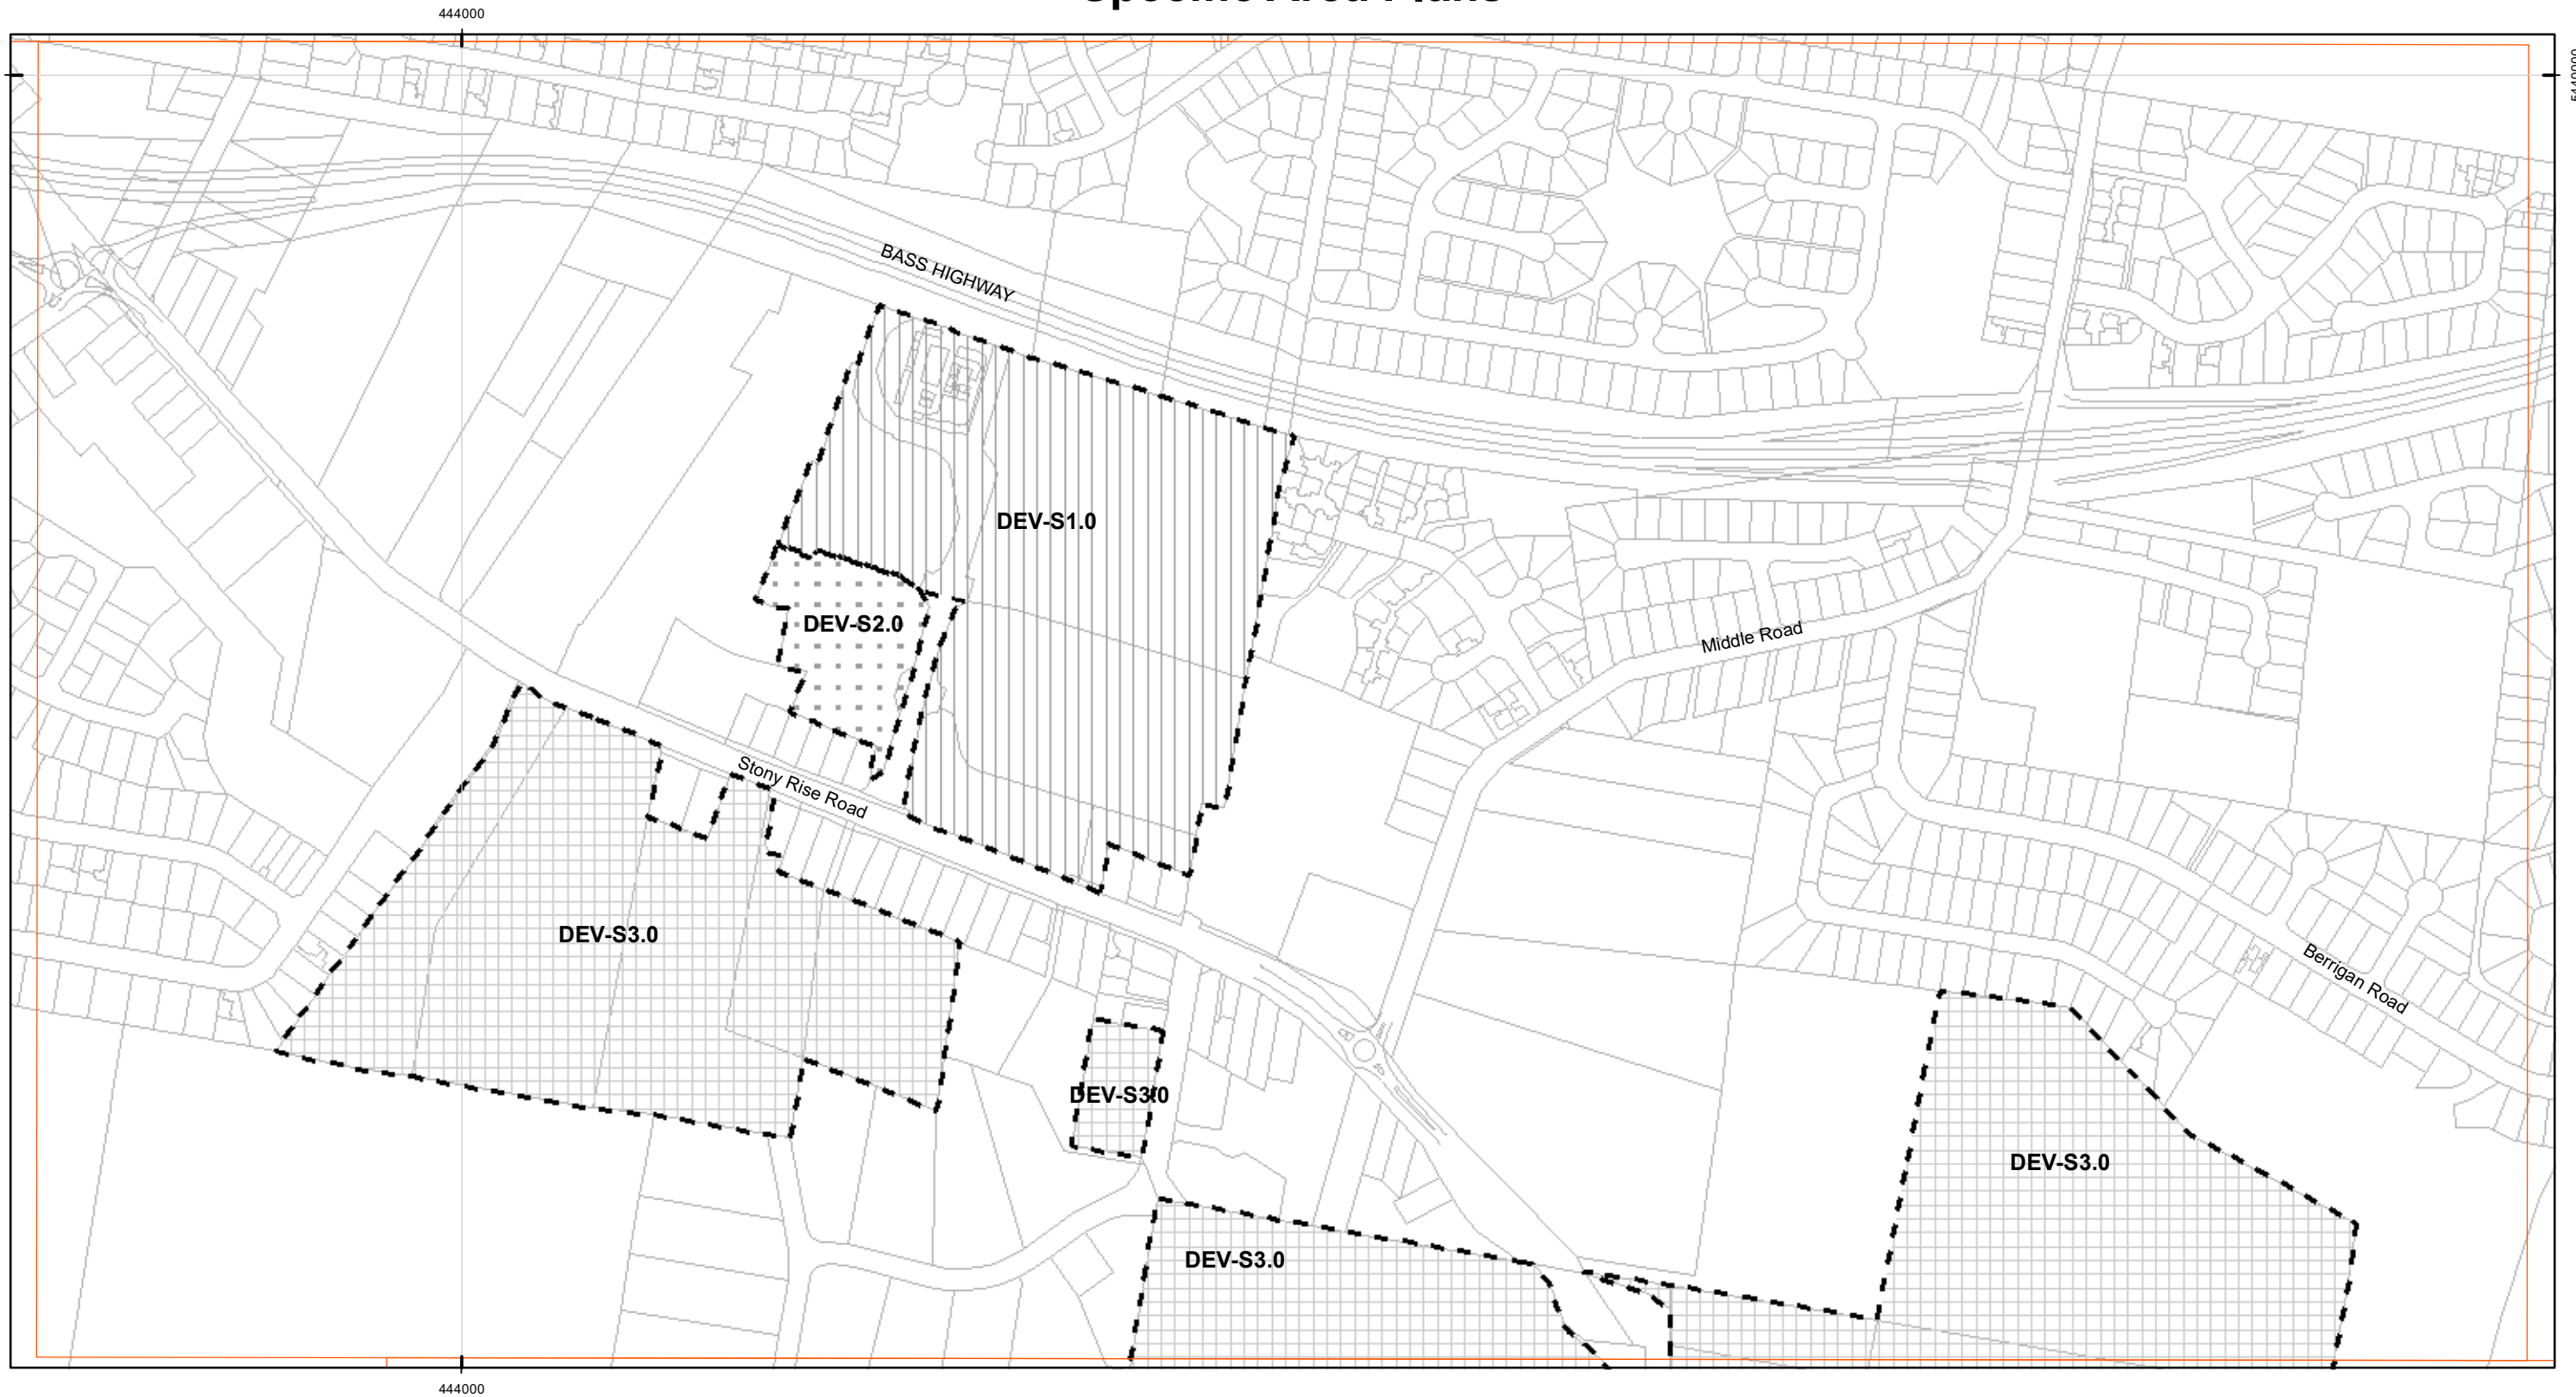

Tasmanian Planning Scheme: Devonport Local Provisions Schedule Specific Area Plans

Legend

- DEV-S1.0 Devonport Regional Homemaker Centre Specific Area Plan
- DEV-S2.0 Devonport Homemaker Service Industrial Centre Specific Area Plan
- DEV-S3.0 Devonport Reserved Residential Land Specific Area Plan
- Parcels -25 March 2019

Map 1 of 3

Coordinate System: GDA 94 MGA Zone 55
Zone Data from Devonport City Council
Base topographic data from the LIST © State of Tasmania
Cadastrre date: 25/03/2019
Print Date: 17/02/2020

Tasmanian Planning Scheme: Devonport Local Provisions Schedule Specific Area Plans

Coordinate System: GDA 94 MGA Zone 55
Zone Data from Devonport City Council
Base topographic data from the LIST © State of Tasmania

Cadastre date: 25/03/2019
Print Date: 17/02/2020

Tasmanian Planning Scheme: Devonport Local Provisions Schedule Specific Area Plans

Coordinate System: GDA 94 MGA Zone 55
Zone Data from Devonport City Council
Base topographic data from the LIST © State of Tasmania

Cadastre date: 25/03/2019
Print Date: 17/02/2020