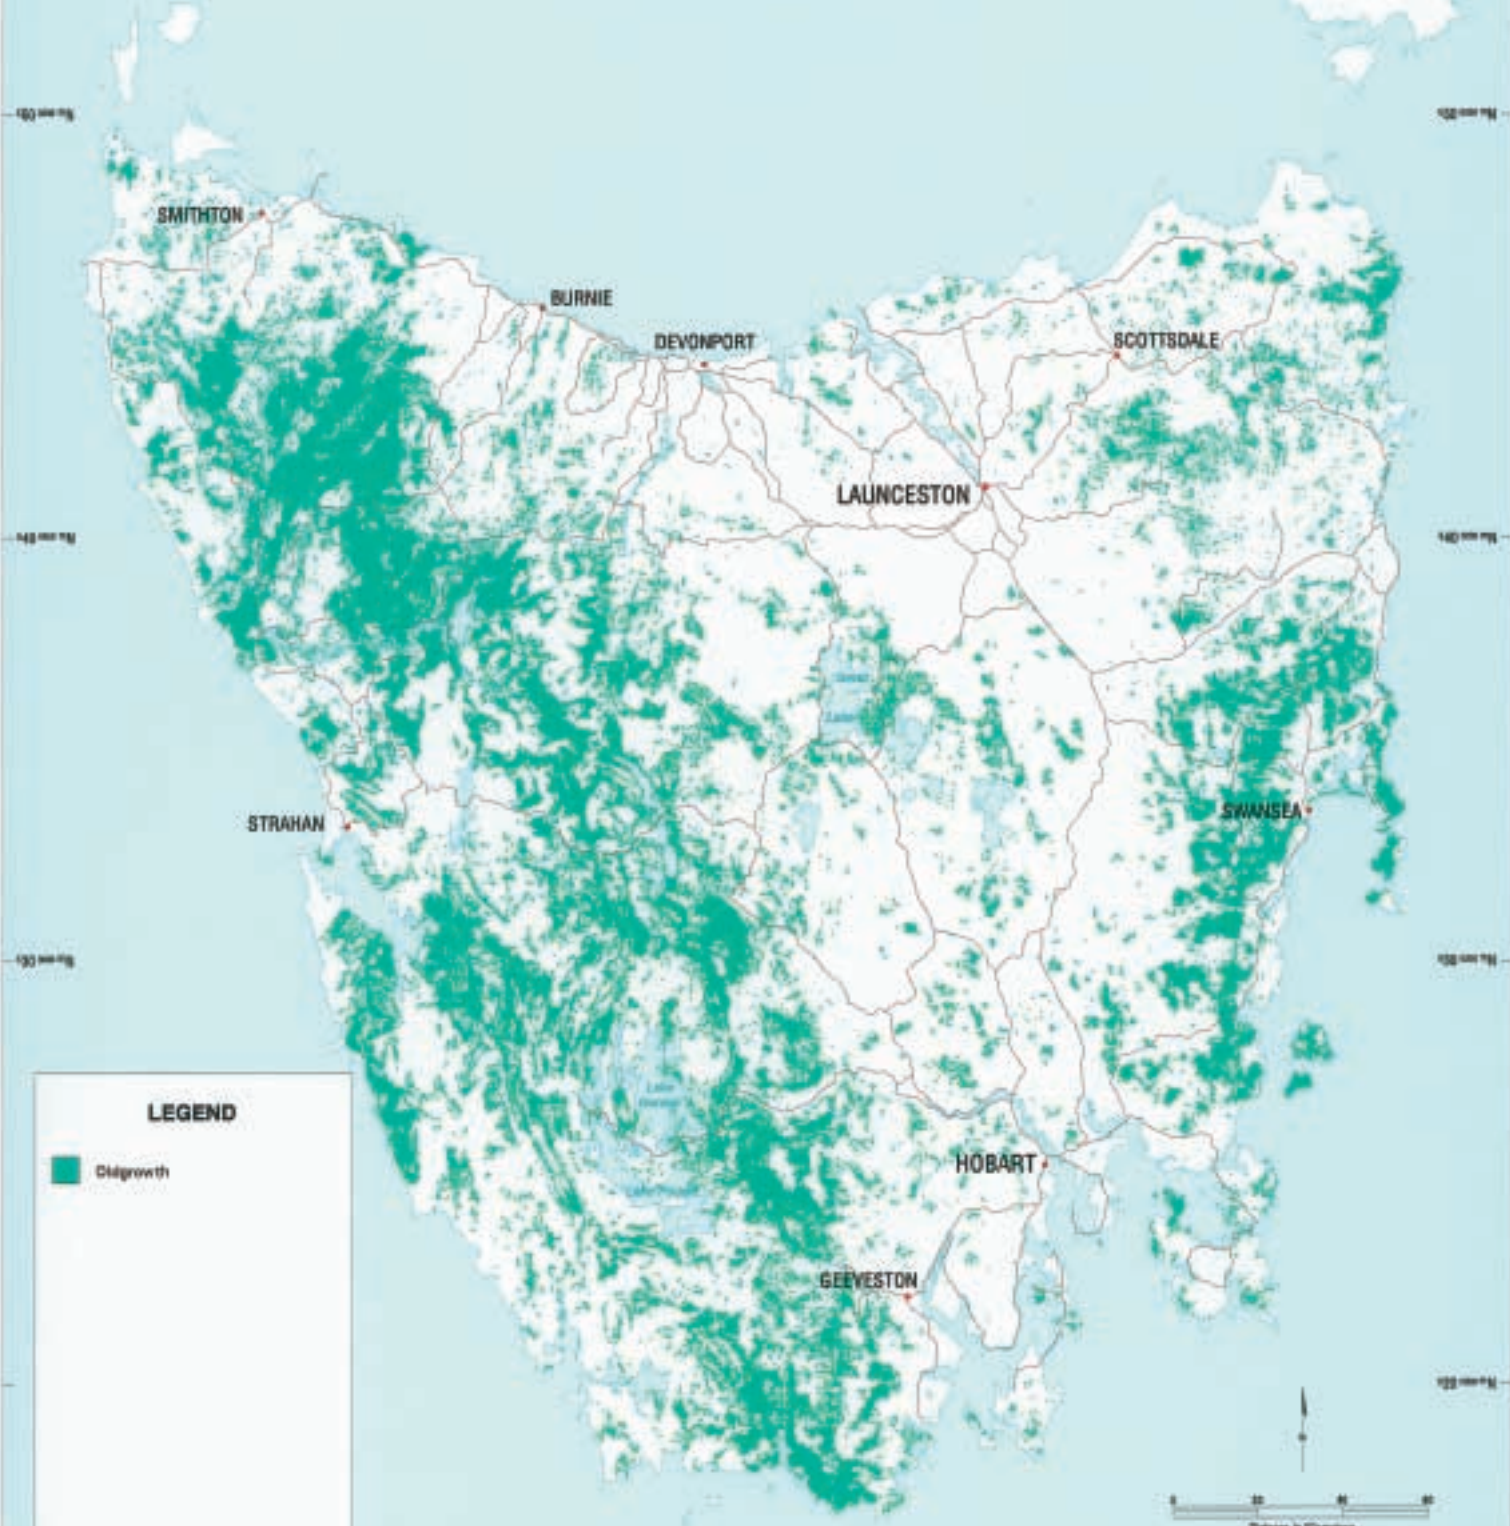

TASMANIA

TASMANIAN FOREST COVER AT 2001

LEGEND

- Native Forest
- Plantation Forest
- Non Forest

TASMANIA

TASMANIAN OLDGROWTH AT 2001

LEGEND

 Oldgrowth

TASMANIA

TASMANIAN CAR RESERVE STATUS AT 2001

LEGEND

- Formal dedicated reserve on public land
- Other formal reserve on public land
- Informal reserve on public land
- Other publicly managed land
- Private CAR reserve
- Other private land