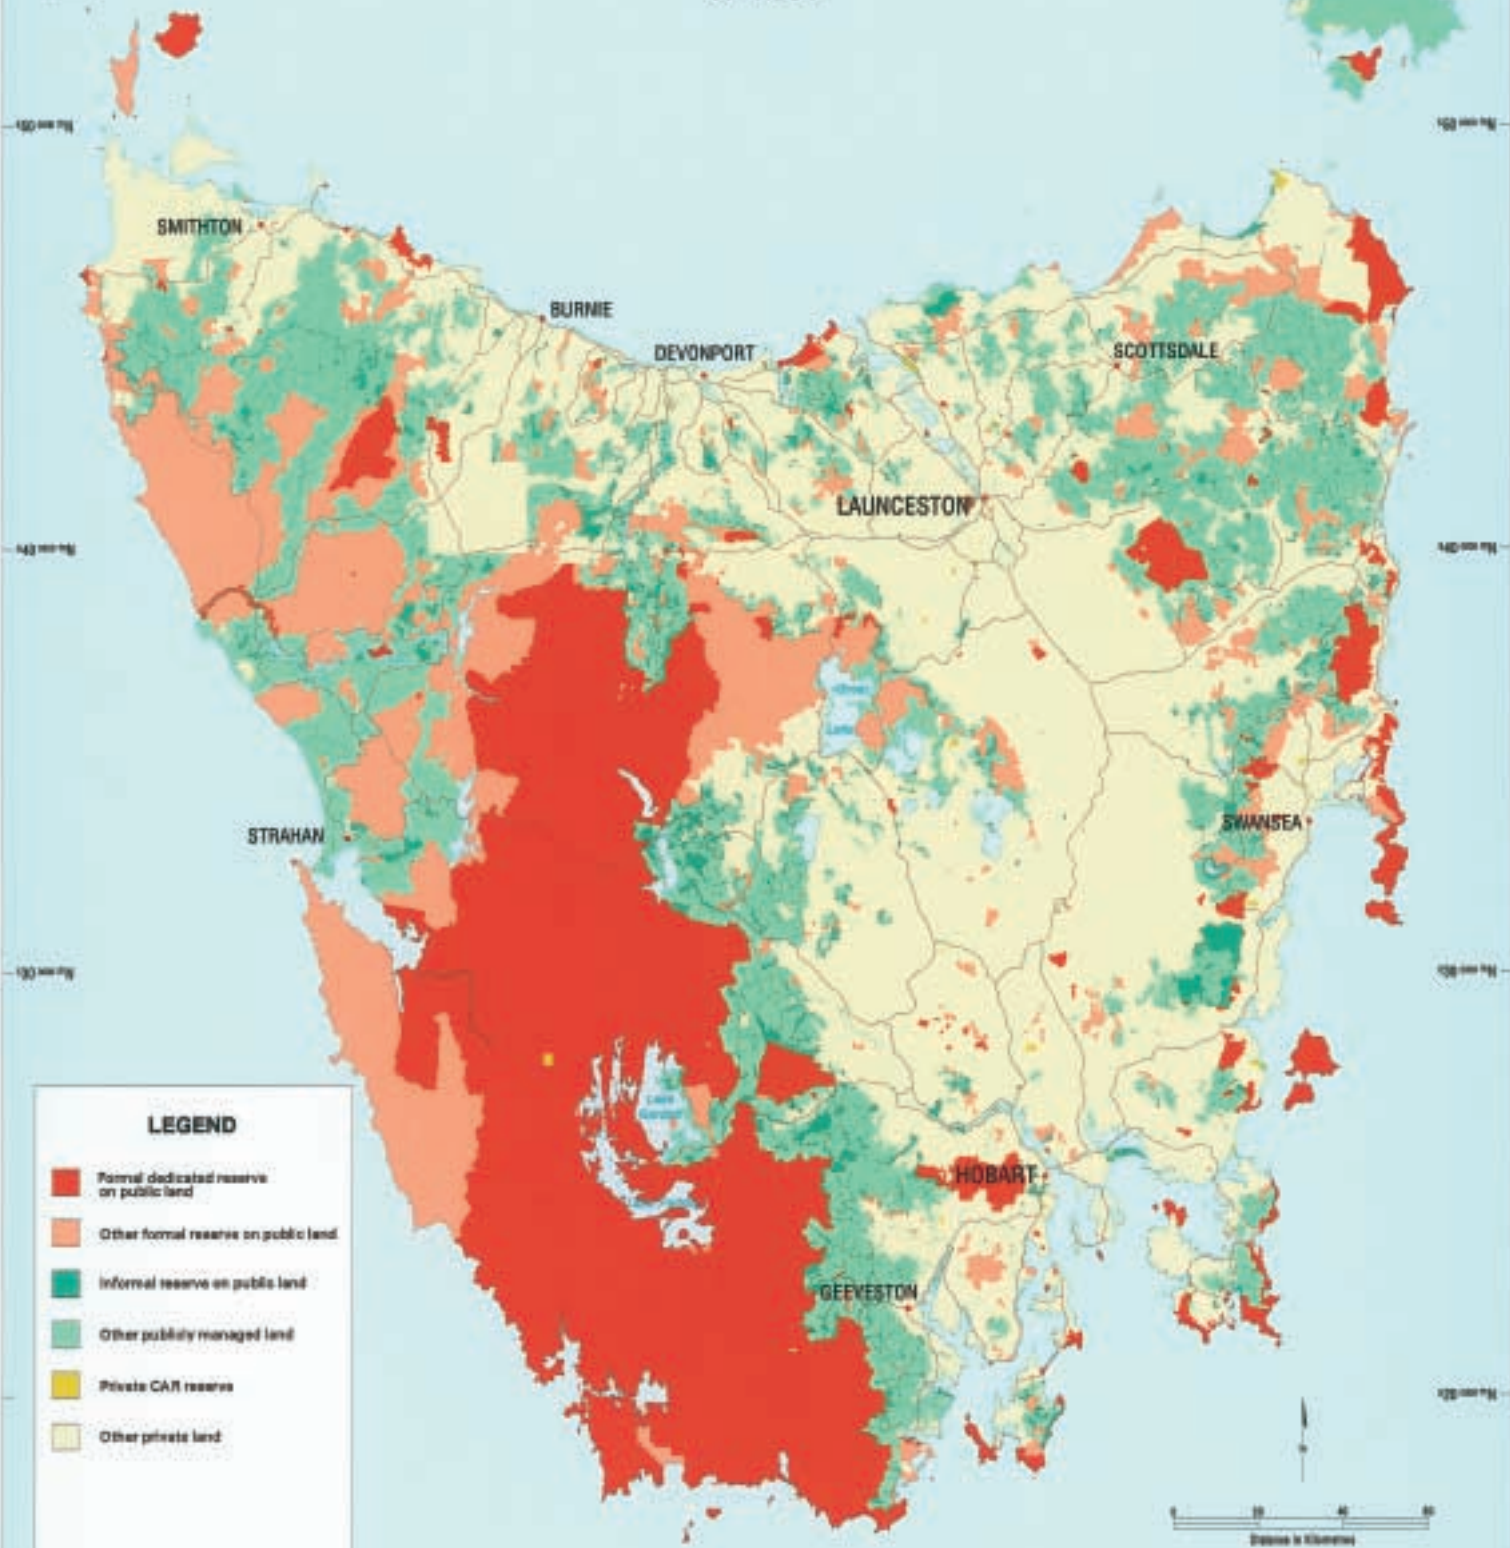

TASMANIA

TASMANIAN FOREST COVER AT 2001

LEGEND

- Native Forest
- Plantation Forest
- Non Forest

TASMANIA

TASMANIAN OLDGROWTH AT 2001

LEGEND

 Oldgrowth

TASMANIA

TASMANIAN CAR RESERVE STATUS AT 2001

LEGEND

- Formal dedicated reserve on public land
- Other formal reserve on public land
- Informal reserve on public land
- Other publicly managed land
- Private CAR reserve
- Other private land